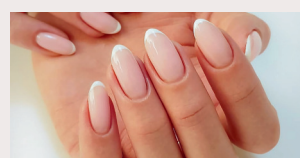

MANUCURE RUSSE

DATES :

PROCHAINEMENT...

PRIX : 210€ TTC - 1/2 JOUR
300€ TTC - 1 JOUR