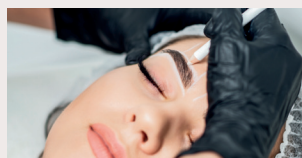

## BROW-LIFT + RESTRUCT. SOURCILS & TEINTURE HYBRIDE

**DATES :** 30 SEPT. 2024

14 OCT. 2024  
28 OCT. 2024

25 NOV. 2024

23 DEC. 2024

**PRIX :** 300€ TTC - 1 JOUR